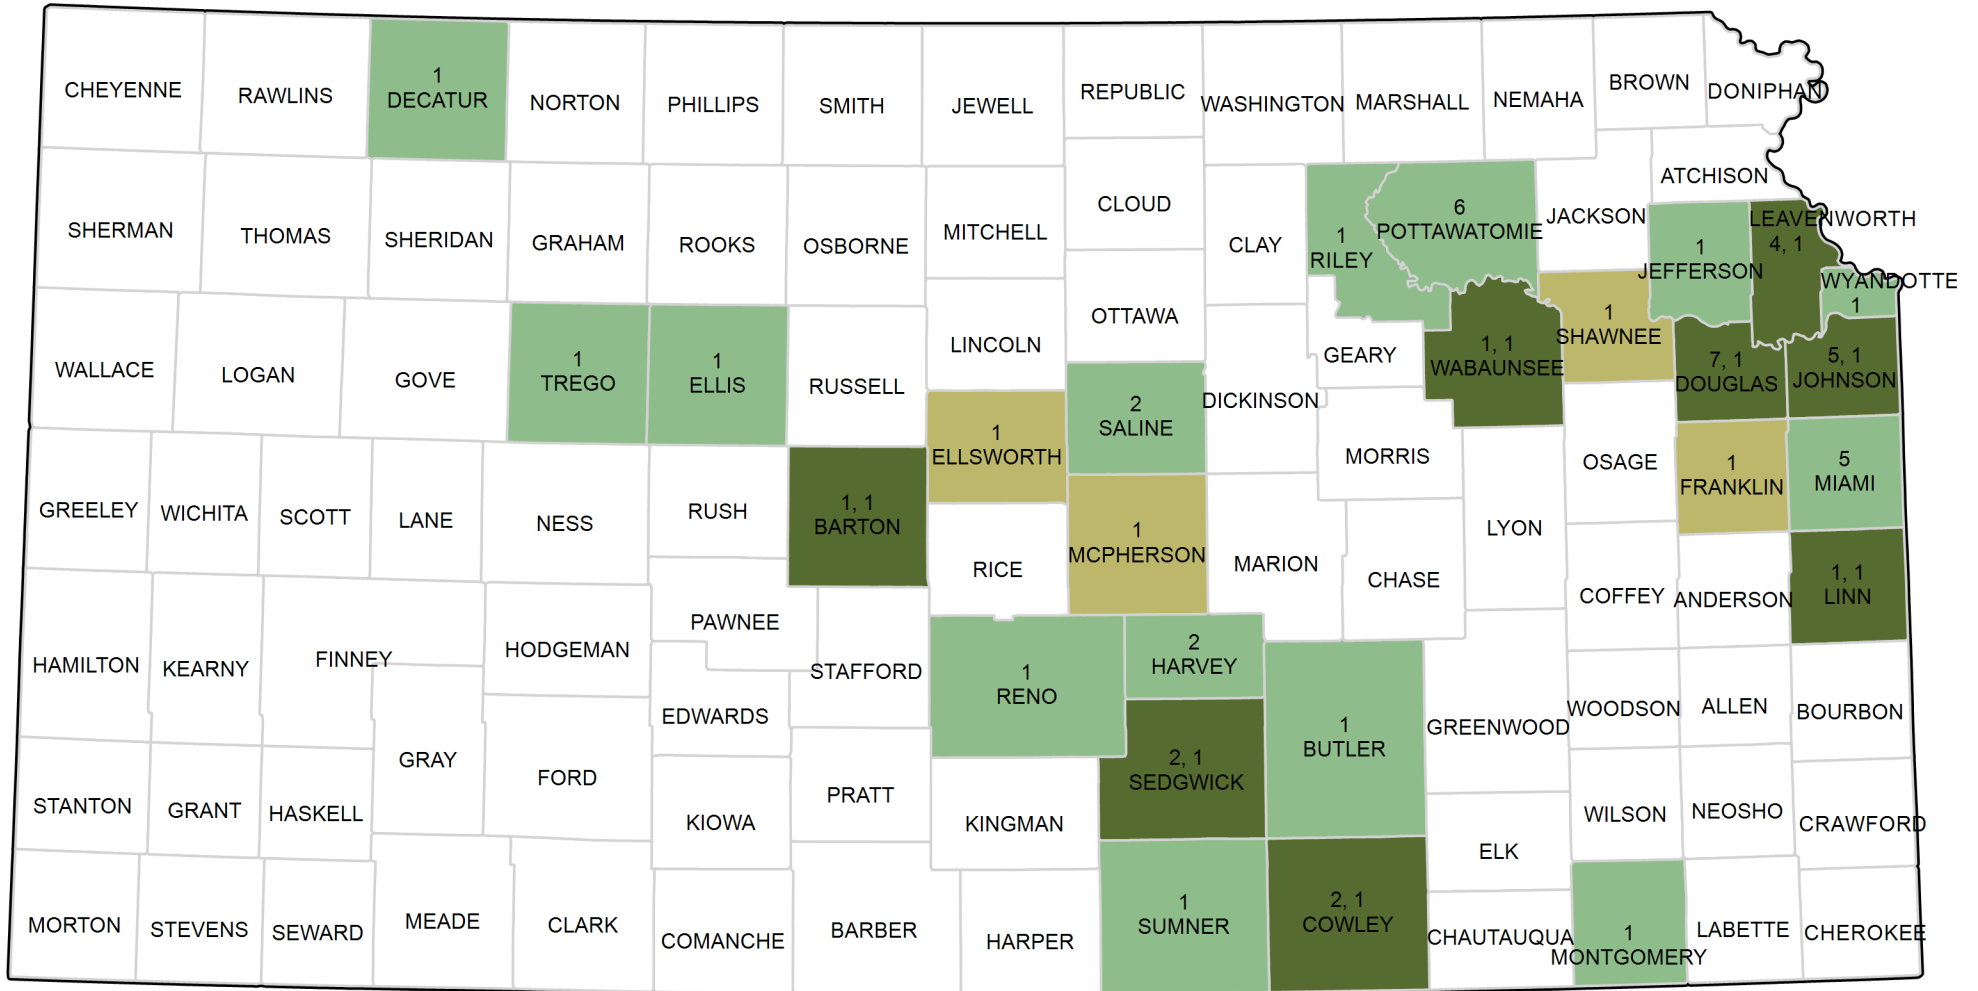

Kansas Farm Winery and Outlet Licenses

The data used for this map was derived from the Kansas Department of Revenue, Alcoholic Beverage Control Division, Liquor Licensing Database.

For Dark Green counties, the left number represents Farm Wineries and the right number represents Farm Winery Outlets.

of Counties
(14)
(8)
(4)

Counties with Wineries and Outlets
 Farm Wineries
 Farm Wineries and Farm Winery Outlets
 Farm Winery Outlets

Total: 48 Farm Winery Licenses
12 Farm Winery Outlet Licenses

January 4, 2024