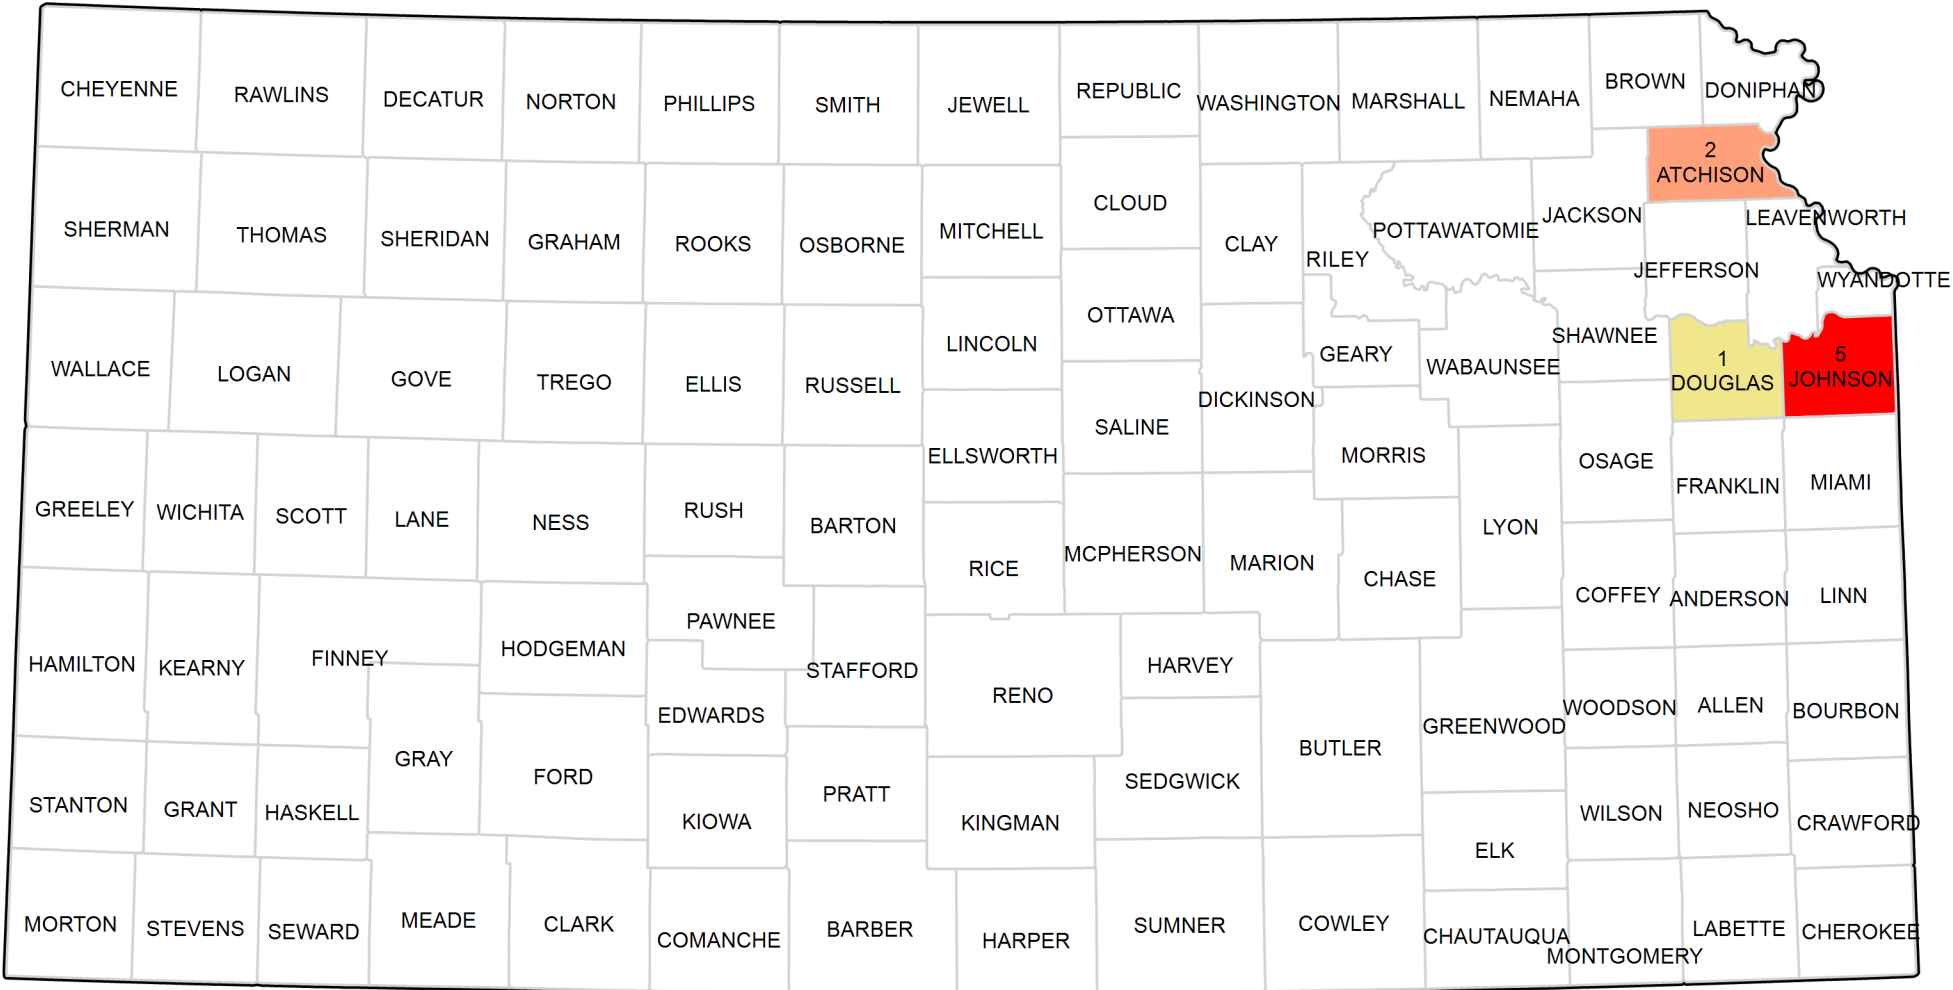

Kansas Manufacturer Licenses

The data used for this map was derived from the Kansas Department of Revenue, Alcoholic Beverage Control Division, Liquor Licensing Database.

of Counties

- (1)
- (1)
- (1)

of Licenses Per County

Total: 8 Manufacturer Licenses

January 9, 2024